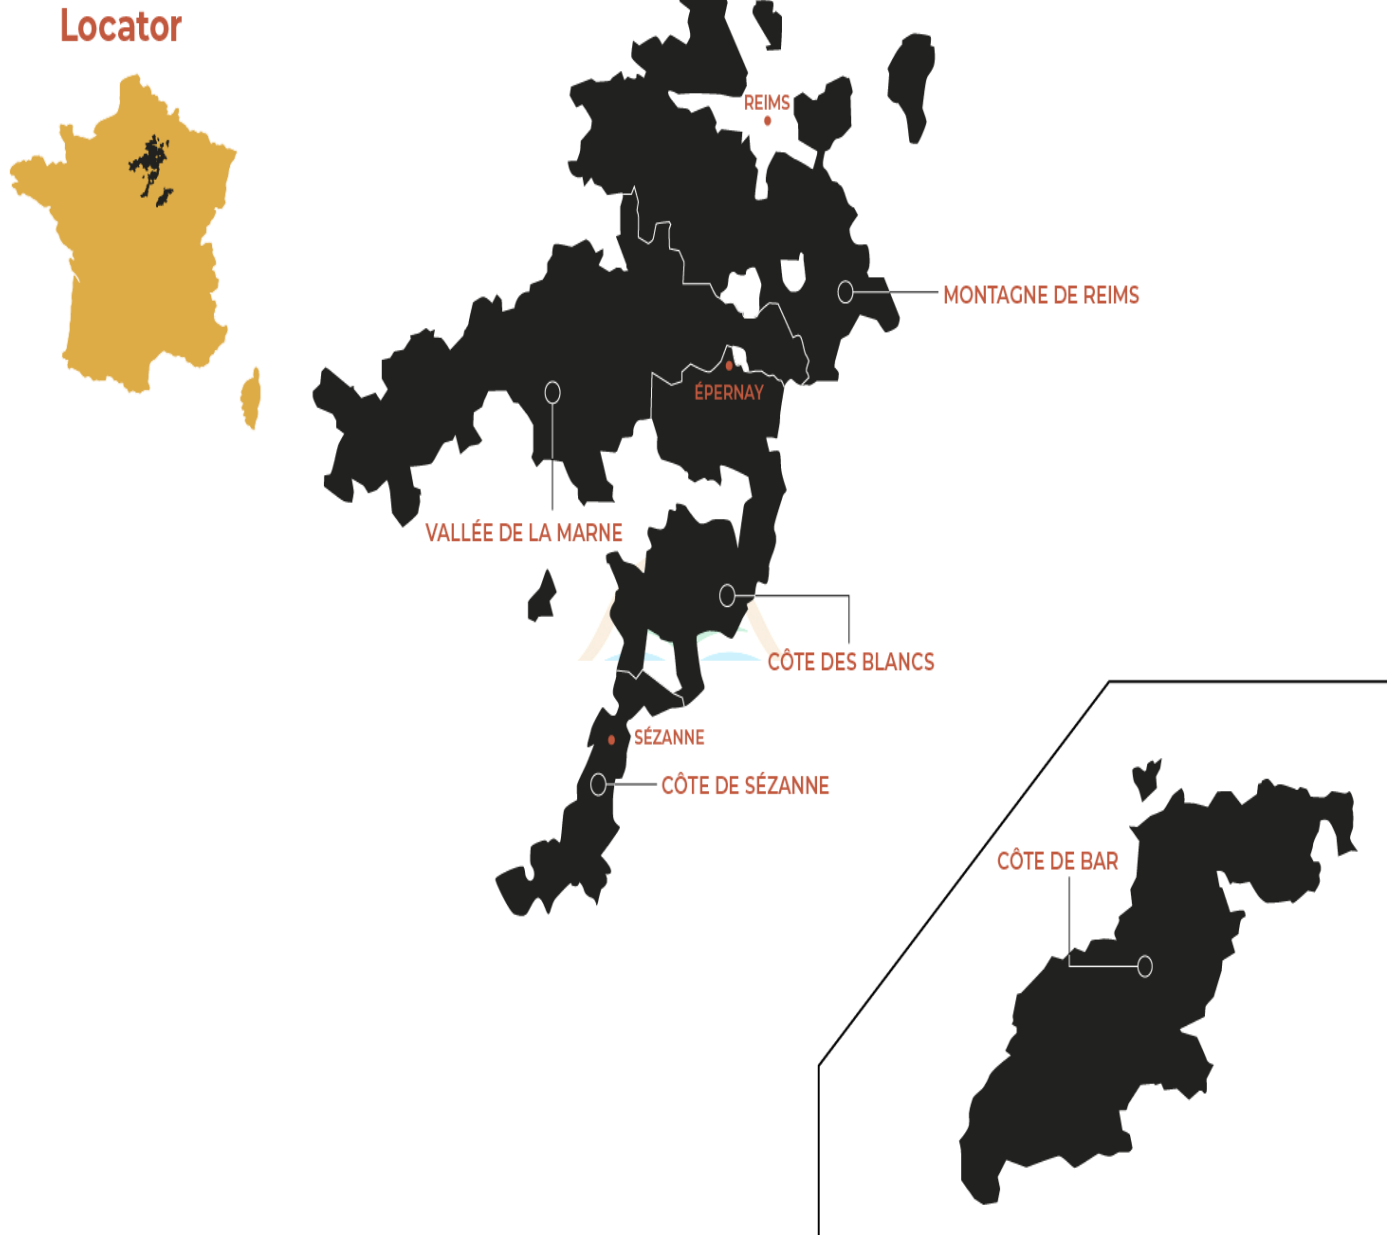

CHAMPAGNE

« In victory we deserve it, in defeat we need it. » - Sir Winston Churchill -

所有澳門幣價目需附加 10%服務費
All prices in MOP are subject to 10% service charge