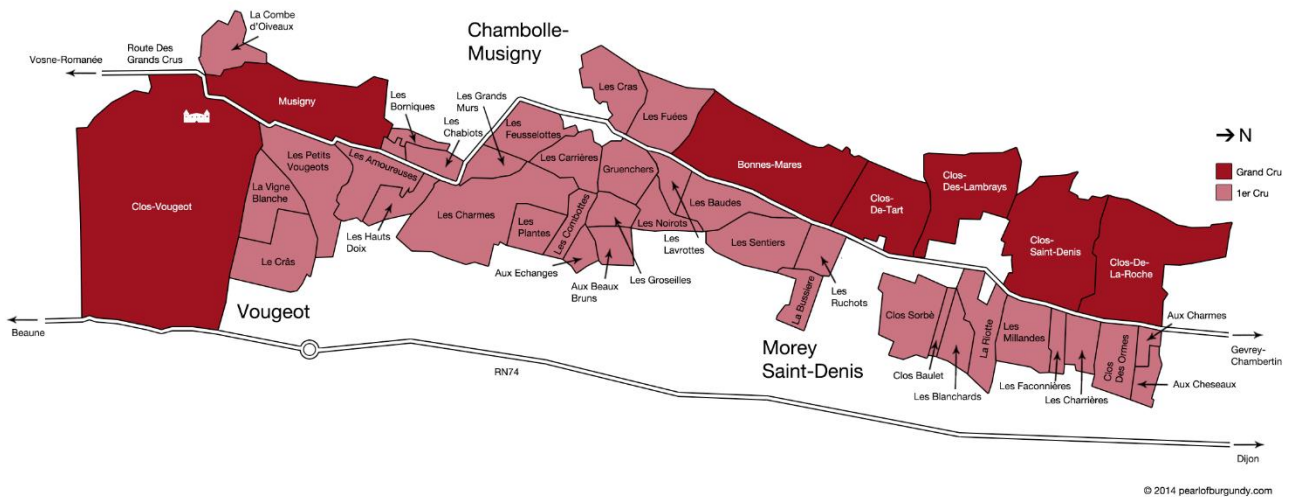

Morey-Saint-Denis and Chambolle-Musigny Grand Cru and 1er Cru Vineyards

所有澳門幣價目需附加 10%服務費
All prices in MOP are subject to 10% service charge