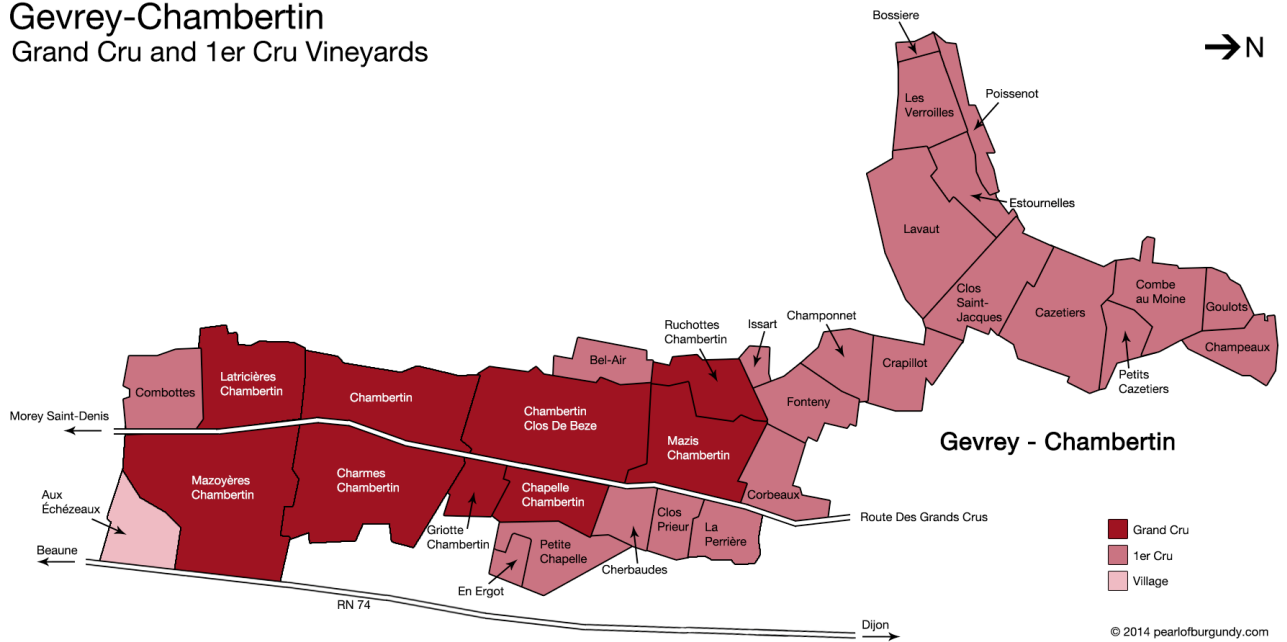

BURGUNDY

Gevrey-Chambertin Grand Cru and 1er Cru Vineyards